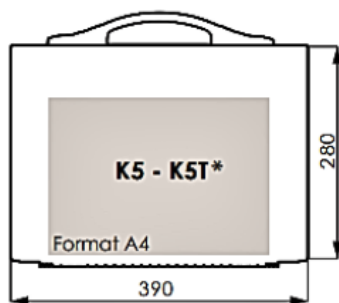

White
07

Light grey
17

Black
09

Dimensions

Internal (mm)	K5 (S)	K5 (M)
	390 x 280 x 70	390 x 280 x 105

External (mm)	K5 (S)	K5 (M)
	400 x 341 x 76	400 x 341 x 111

Weight

Per unit (kg)	K5 (S)	K5 (M)
	0.980	1.160

Per carton (kg)	K5 (S)	K5 (M)
	9.80	5.80

Packaging

Pieces / Carton Size S : 10 p.
Size M : 5 p.

Material :
Polypropylène

Recyclable

Washable

Shock-resistant

Resistant to most common chemical agents

External customization

Internal customization

SPECIFICATIONS

- Case with integrated handle
- Transparents design providing full visibility
- Several clasp colors available to match your brand identity
- Easy opening thanks to a new-generation clasp
- Available in 2 thicknesses (S et M)
- Also available in an opaque version : see reference K5