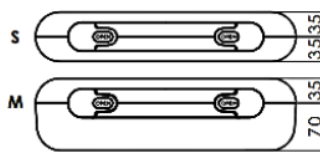

White
07

Light grey
17

Black
09

Dimensions

Internal (mm)	K5 (S)	K5 (M)
	390 x 280 x 70	390 x 280 x 105

External (mm)	K5 (S)	K5 (M)
	400 x 341 x 76	400 x 341 x 111

Weight

Per unit (kg)	K5 (S)	K5 (M)
	0.980	1.160

Per carton (kg)	K5 (S)	K5 (M)
	9.80	5.80

Packaging

Pieces / Carton Size S : 10 p.
Size M : 5 p.

Material :
Polypropylène

Recyclable

Washable

Shock-resistant

Resistant to most common chemical agents

External customization

Internal customization

SPECIFICATIONS

- Case with integrated handle
- Transparents design providing full visibility
- Several clasp colors available to match your brand identity
- Easy opening thanks to a new-generation clasp
- Available in 2 thicknesses (S et M)
- Also available in an opaque version : see reference K5