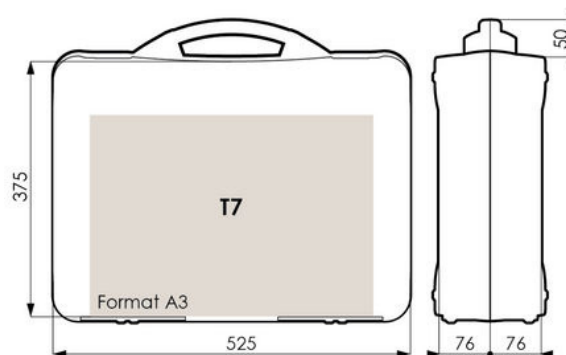

Technical Data Sheet - T7

Colors (from 100 pieces)

Burgundy 016 Navy blue 015 Grey 014 Black 009

Claps colors

Pastel blue 01 Red 04 Yellow 03 Green 05 White 07 Grey 08 Black 09

Dimensions

Internal (mm)	525 x 375 x 152
External (mm)	550 x 465 x 178

Resistant to most common chemical agents

External customization

Internal customization

SPECIFICATIONS

- Case offering a large internal capacity
- An attractive packaging solution thanks to a modern design
- Several color combinations available (shell and claps)
- Stackable thanks to alignment pins
- Can be locked with a padlock (padlock not included)