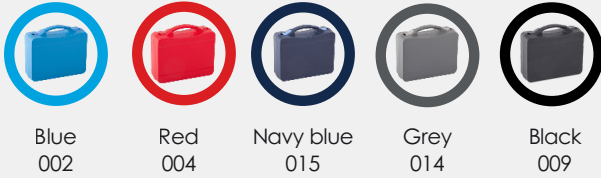

Technical Data Sheet - T6

Colors (from 100 pieces)

Coloris de fermoirs

Dimensions

Internal (mm)	441 x 310 x 130
External (mm)	460 x 387 x 140

Weight

Per unit (kg)	1.451
Per carton (kg)	7.00

Packaging

Pieces / Carton	4 pieces
------------------------	----------

Material :
Polypropylène

Recyclable

Washable

Shock-resistant

Resistant to most common chemical agents

External customization

Internal customization

SPECIFICATIONS

- Case offering a large internal capacity
- An attractive packaging solution thanks to a modern design
 - Several color combinations available (shell and clasps)
 - Also available in a transparent version : see reference T6T