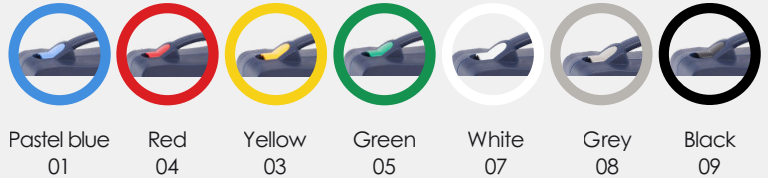

Technical Data Sheet - T6

Colors (from 100 pieces)

Coloris de fermoirs

Dimensions

Internal (mm)	441 x 310 x 130
External (mm)	460 x 387 x 140

Weight

Per unit (kg)	1.451
Per carton (kg)	7.00

Packaging

Pieces / Carton	4 pieces
------------------------	----------

Material :
Polypropylène

Recyclable

Washable

Shock-resistant

Resistant to most common chemical agents

External customization

Internal customization

SPECIFICATIONS

- Case offering a large internal capacity
- An attractive packaging solution thanks to a modern design
 - Several color combinations available (shell and clasps)
 - Also available in a transparent version : see reference T6T