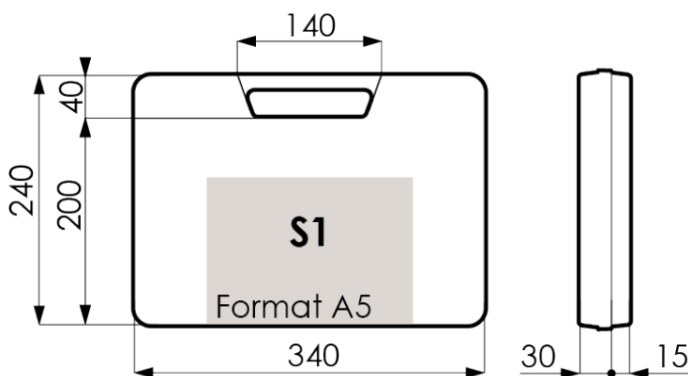

SPECIFICATIONS

- Case with integrated handle
- Ultra-slim and compact design

A question?
Contact us

Follow us on
LinkedIn

Visit our
Website