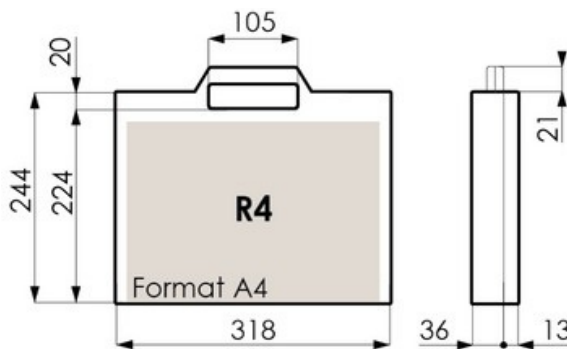

Technical Data Sheet – R4

Colors (from 100 pieces)

Dimensions

Internal (mm) 318 x 244 x 49

External (mm) 324 x 274 x 53

Weight

Per unit (kg) 0.445

Per carton (kg) 10.50

Packaging

Pieces / Carton 20 pieces

Material :
Polypropylène

Recyclable

Washable

Shock-resistant

**Resistant to most common
chemical agents**

**External
customization**

**Internal
customization**

SPECIFICATIONS

- Case with semi-integrated handle
- Timeless design with straight lines

A question?
Contact us

Follow us on
LinkedIn

Visit our
Website