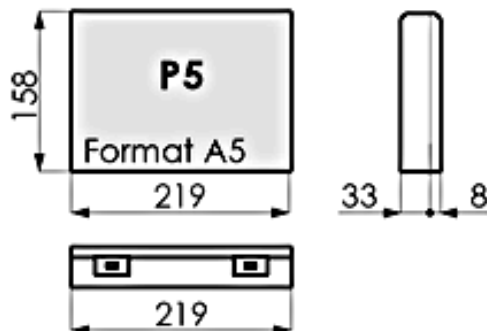

SPECIFICATIONS

- Rectangular hande-free case
- Timeless design with clean lines
- Also available with a hinged handle : see reference M2