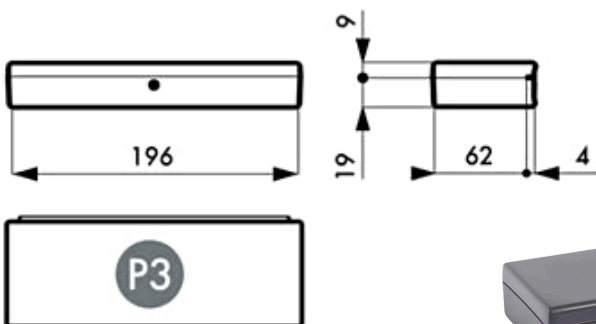

Technical Data Sheet - P3

Colors (from 100 pieces)

Dimensions

Internal (mm) 196 x 62 x 28

External (mm) 201 x 74 x 32

Weight

Per unit (kg) 0.070

Per carton (kg) 8.00

Packaging

Pieces / Carton 100 pieces

Material :
Polypropylène

Recyclable

Washable

Shock-resistant

Resistant to most common
chemical agents

External
customization

Internal
customization

SPECIFICATIONS

- Handle-free case
- Original push-button
- Pastel colors available for a modern and attractive look

A question?
Contact us

Follow us on
LinkedIn

Visit our
Website