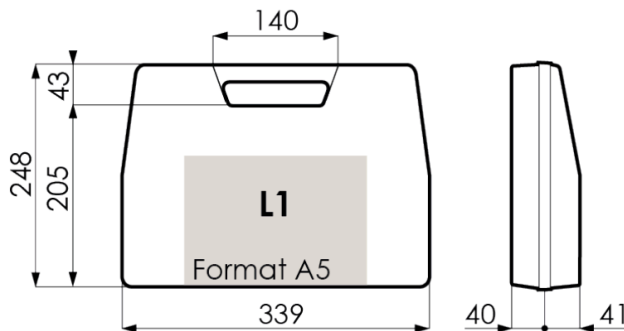

Technical Data Sheet - L1

Colors (from 100 pieces)

Dimensions

Internal (mm) 339 x 248 x 81

External (mm) 349 x 264 x 86

Weight

Per unit (kg) 0.508

Per carton (kg) 6.50

Packaging

Pieces / Carton 10 pieces

Material :
Polypropylène

Recyclable

Washable

Shock-resistant

**Resistant to most common
chemical agents**

**External
customization**

**Internal
customization**

SPECIFICATIONS

Wall
Bracket

- Case with integrated handle
- Timeless design with a slanted front
- Optional wall bracket to keep the case within easy reach

A question?
Contact us

Follow us on
LinkedIn

Visit our
Website