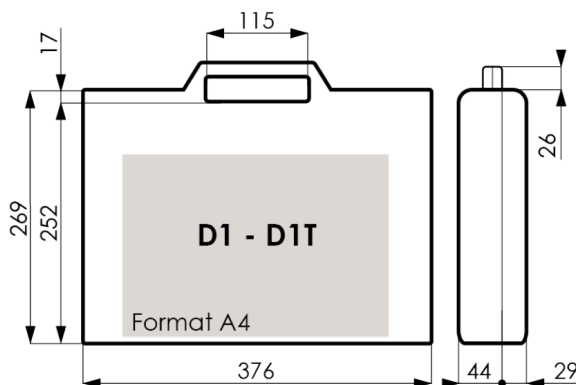

Technical Data Sheet - D1T

Colors (from 100 pieces)

Transparent - 013

Dimensions

Internal (mm) 376 x 269 x 73

External (mm) 384 x 303 x 80

Weight

Per unit (kg) 0.718

External customization

Internal customization

SPECIFICATIONS

- Suitcase with semi-integrated handle
- Timeless and versatile design thanks to its rounded corners
- Also available in an opaque version : see reference D1