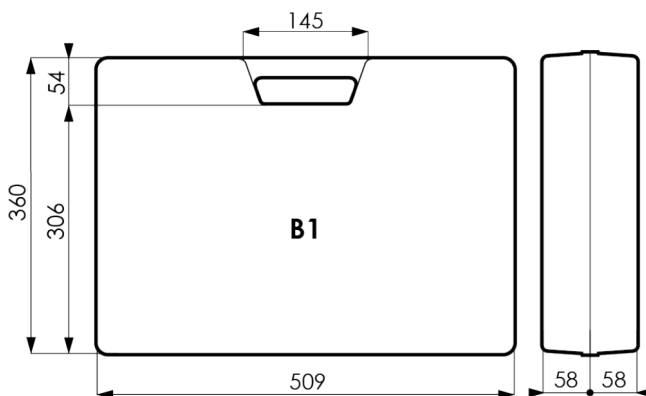

SPECIFICATIONS

- Suitcase with integrated handle
- Compact design and highly impact-resistant
- Identical base and lid depth