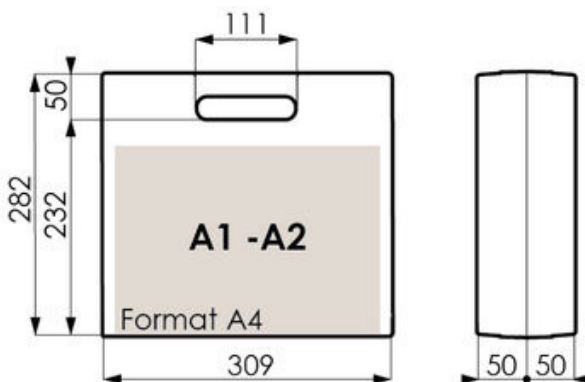

Technical Data Sheet - A2

Colors (from 100 pieces)

Red
004

Black
009

Dimensions

Internal (mm) 309 x 282 x 100

External (mm) 327 x 294 x 105

Weight

**Resistant to most common
chemical agents**

**External
customization**

**Internal
customization**

SPECIFICATIONS

- Case with integrated handle
- Square format for excellent weight distribution
- Highly impact-resistant crystal-clear lid
- Also available in an opaque version : see reference A1