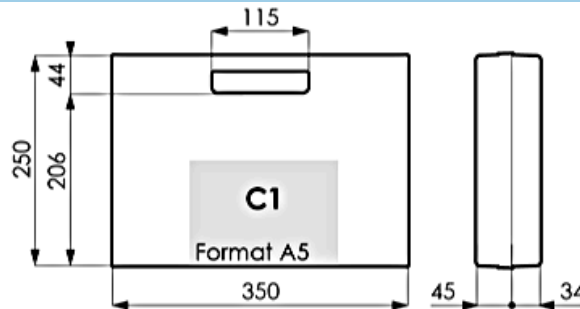

# - REFERENCE C1 -

Colors available from 100 pieces:

**Blue**  
**002**

**Blue Grey**  
**001**

**Black**  
**009**

Dimensions in mm as an indication

<b>Interior dimensions</b>	<b>350 mm x 250 mm x 79 mm</b>
<b>Exterior dimensions</b>	<b>358 mm x 264 mm x 86 mm</b>
<b>Unit weight</b>	<b>0.619 Kg</b>
<b>Packaging unit</b>	<b>10 pieces / carton</b>
<b>Weight per carton</b>	<b>8 Kg</b>
<b>Material</b>	<b>Polypropylen</b>