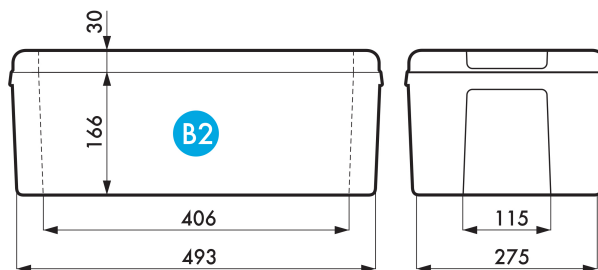

Colors available from 100 pieces

Colours available from 100 pieces	Beige, Black, Blue
Material	Polipropilene
Packaging unit	4
Average unit weight in kg	1.699 kg
Weight per carton	8.85 kg
Volume per carton	0.157 m3
Transparency	No
Interior dimensions in mm	493 mm X 275 mm X 196 mm
Exterior dimensions in mm	512 mm X 308 mm X 212 mm

* Indicative dimensions