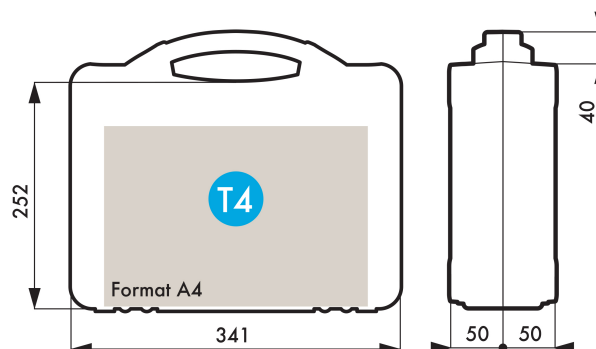

Transparence

No

Interior dimensions in mm

341 mm X 252 mm X 100 mm

Exterior dimensions in mm

354 mm X 315 mm X 108 mm

* Indicative dimensions