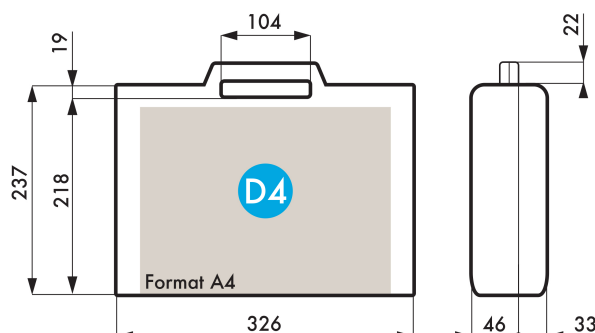

MINI-CASES IN PLASTIC

- D4 -

- Mini-case with semi integral pull-out handle, fine textured
- Rounded case , A4 size
- Applications: leisure, veterinary, demonstration kit, decoration kit, medical ...

Colors available from 100 pieces

Colors available from 100 pieces	Beige, Black, Blue, Red
Custom Insert	Yes
External marking	Yes
Support mural	No
Material	Polypropylene
Average unit weight in kg	0.500 kg
Weight per carton	6.20 kg
Packaging unit	10
Volume per carton	0.087 m3
Format standard	A4 (210×297 mm)
Transparency	No
Interior dimensions in mm	326 mm X 237 mm X 79 mm
Exterior dimensions in mm	336 mm X 266 mm X 85 mm

External marking

Custom Insert

* Indicative dimensions